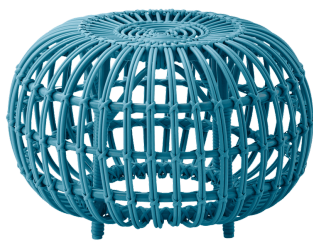

Sika·Design®

HANDMADE FURNITURE

FRANCO ALBINI LARGE OTTOMAN EXTERIOR COLLECTION

PRODUCT NUMBER: FA-E16

SPECIFICATIONS

Diameter: 25.6"

Height: 15.7"

SKUs

Dove White: FA-E16-DO

Moccachino: FA-E16-MC

Mint: FA-E16-MT

Blue: FA-E16-BU

SUITABLE FOR FULL OUTDOOR USE

ORDERS@SIKADesignUSA.COM

@SIKADesignUSA

SIKA DESIGN USA